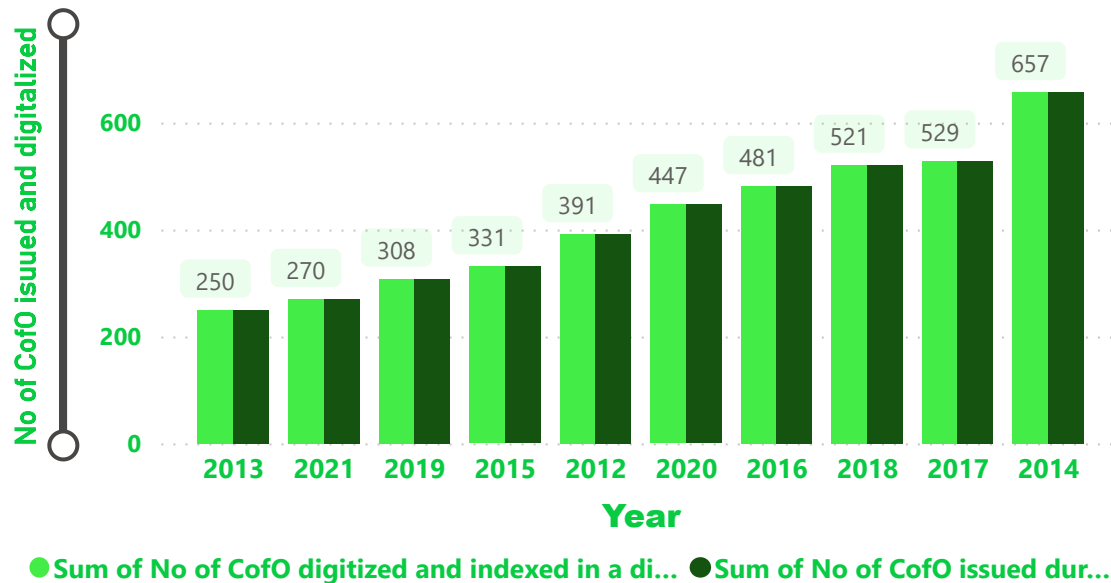

## Statistics of Certificate of Occupancy Issued by Kwara State Geographic Information Service from 1st January 2012 to 31st December 2021

**Sum of CofO digitized and indexed and Sum of CofO issued during the calendar year by Year**

At 657, 2014 had the highest Sum of Number of CofO digitized and indexed in a digital archive and was 162.80% higher than 2013, which had the lowest Sum of Number of CofO digitized and indexed in a digital archive at 250.