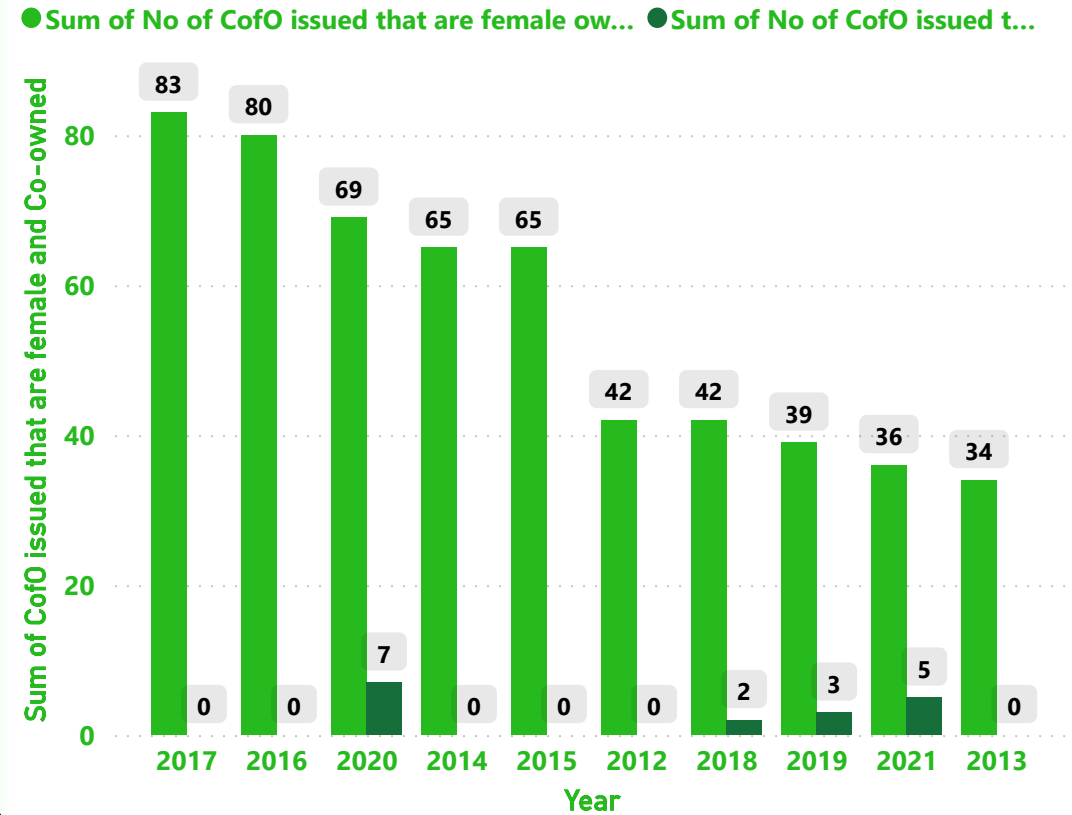

Year	Sum of No of CofO issued during the calendar year	Sum of No of CofO digitized and indexed in a digital archive	Sum of No of CofO issued that are female owned	Sum of No of CofO issued that are joined/co-owned
2012	391	391	42	0
2013	250	250	34	0
2014	657	657	65	0
2015	331	331	65	0
2016	481	481	80	0
2017	529	529	83	0
2018	521	521	42	2
2019	308	308	39	3
2020	447	447	69	7
2021	270	270	36	5
Total	4185	4185	555	17

Sum of No of CofO issued that are female owned and Sum of No of CofO issued that are joined/co-owned by Year

2017 accounted for 14.95% of Sum of No of CofO issued that are female owned. Sum of No of CofO issued that are female owned and Sum of No of CofO issued that are joined/co-owned diverged the most when the Year was 2017, when Sum of No of CofO issued that are female owned were 83